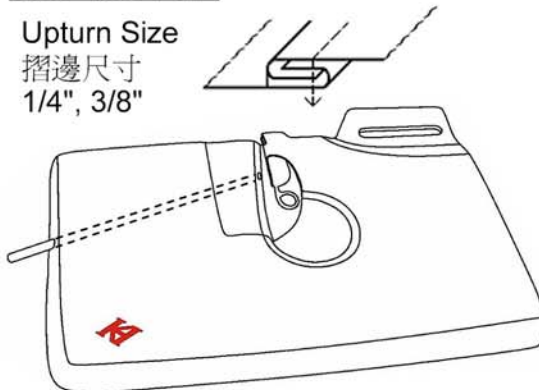

### KHF 102-PNE

Upturn Size  
摺邊尺寸  
1/4", 3/8"