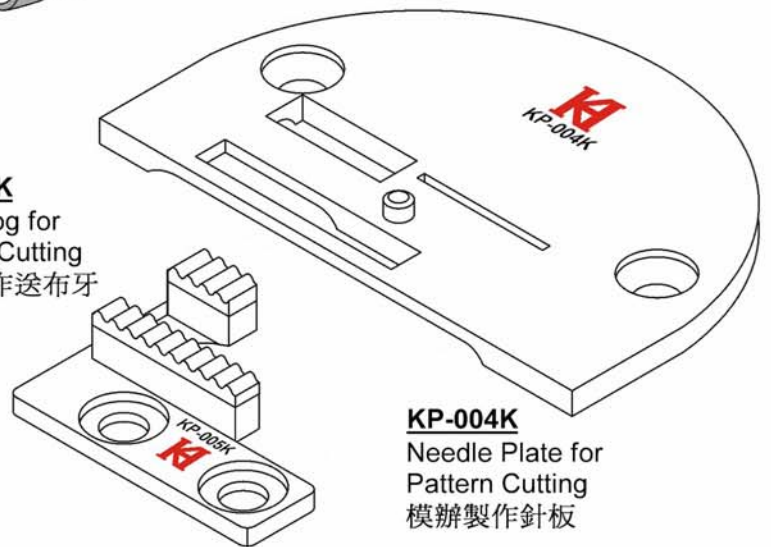

KP-006K
模辦製作刀架
(安裝在針柱切料用)
Knife Set for Pattern Cutting
(Fix on the needle bar for cutting)

KP-007K
Knife 刀