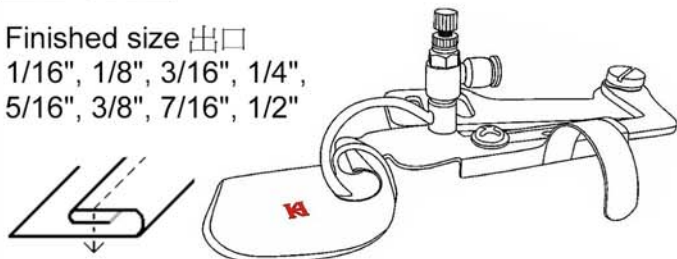

KHF 9-PNE

Finished size 出口
1/16", 1/8", 3/16", 1/4",
5/16", 3/8", 7/16", 1/2"