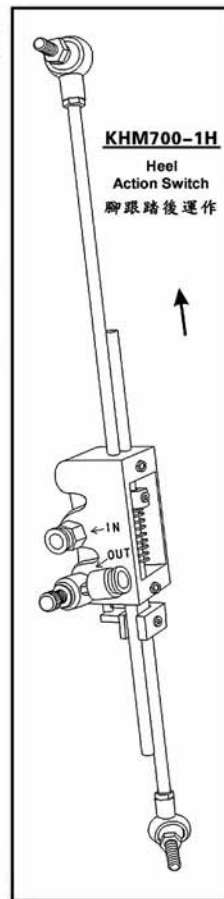

### KHF 102-PNE

Upturn Size  
摺邊尺寸  
1/4", 3/8"

### KHF 9-PNE

Finished size 出口  
1/16", 1/8", 3/16", 1/4",  
5/16", 3/8", 7/16", 1/2"