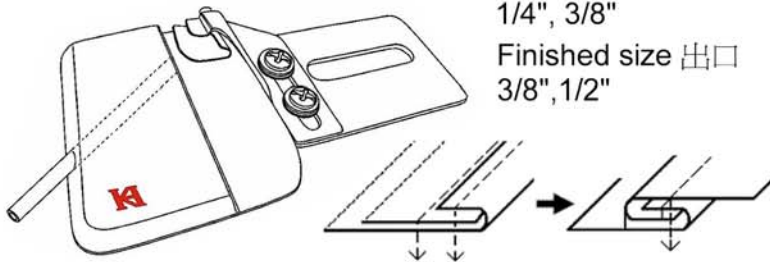

KHF 19-PNE

Needle space 針距
1/4", 3/8"
Finished size 出口
3/8", 1/2"