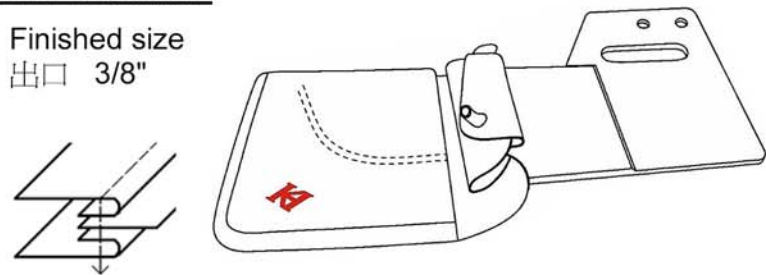

KHF 39R-PNE

Finished size
出口 3/8"