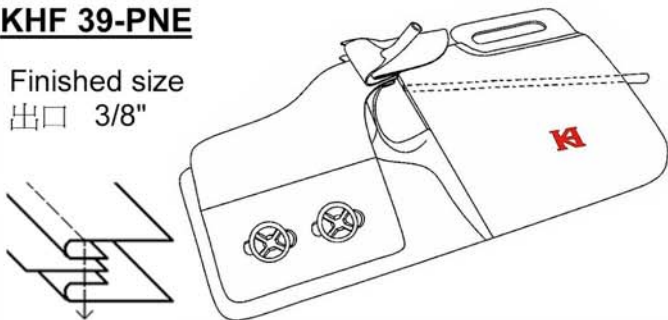

KHF 39-PNE

Finished size
出口 3/8"